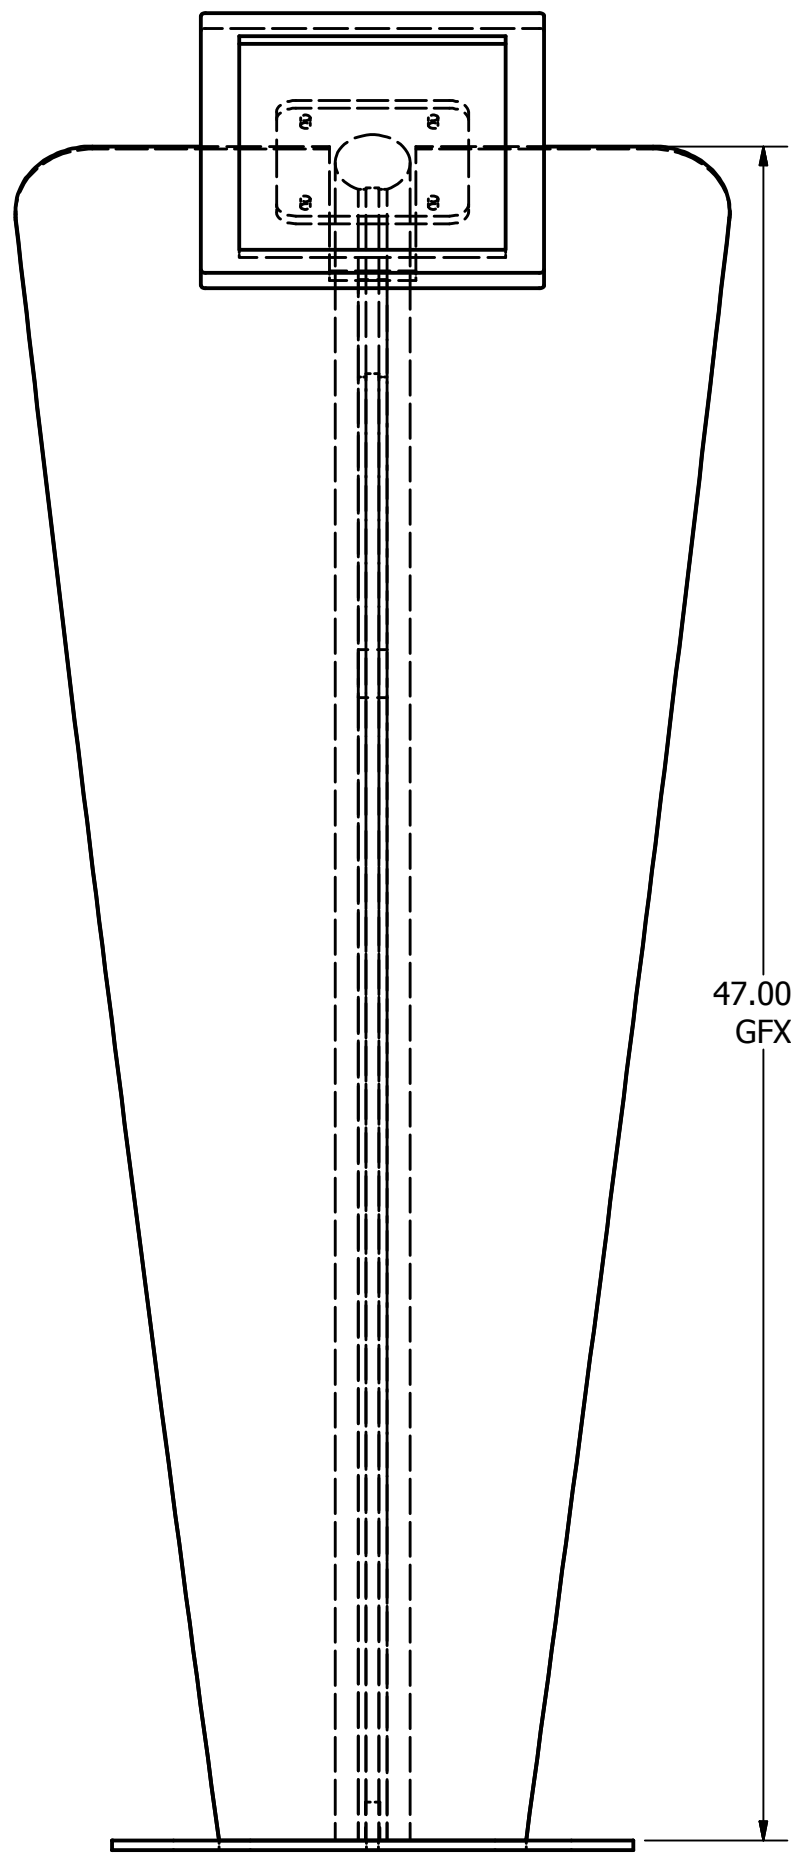

20.00

M10 BOLTED CONNECTION

**18.58" X 47.00" GFX
1/8" ECO BOARD**

SWIVEL IPAD MOUNT

VERTICAL VELCRO STRIP
FOR CURVED GRAPHIC

HOLE FOR WIRE MGMT

DRAWN Nate Bronkema	10/18/2013		
CHECKED		TITLE	
QA			
MFG			
APPROVED			
		SIZE C	DWG NO ECO-12K GFX SPECS
		SCALE	REV
		SHEET 1 OF 1	