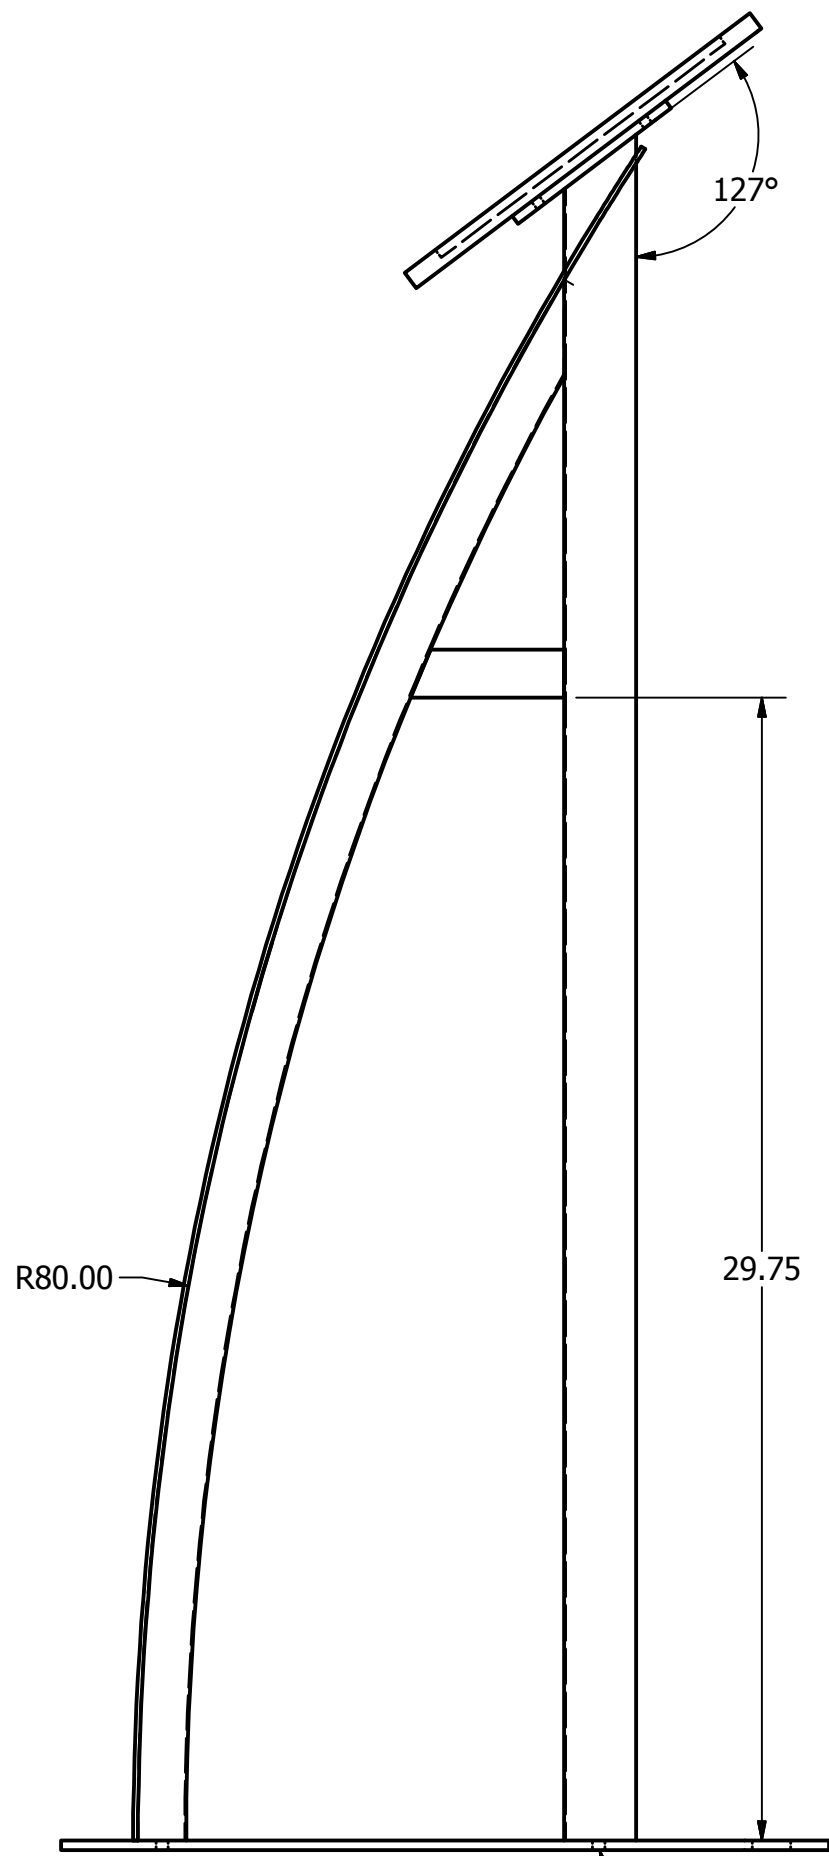

20.00

M10 BOLTED CONNECTION

**18.58" X 47.00" GFX
1/8" ECO BOARD**

SWIVEL IPAD MOUNT

VERTICAL VELCRO STRIP
FOR CURVED GRAPHIC

HOLE FOR WIRE MGMT

DRAWN Nate Bronkema	10/18/2013		
CHECKED		TITLE	
QA			
MFG			
APPROVED			
		SIZE C	DWG NO ECO-12K GFX SPECS
		SCALE	REV
		SHEET 1 OF 1	